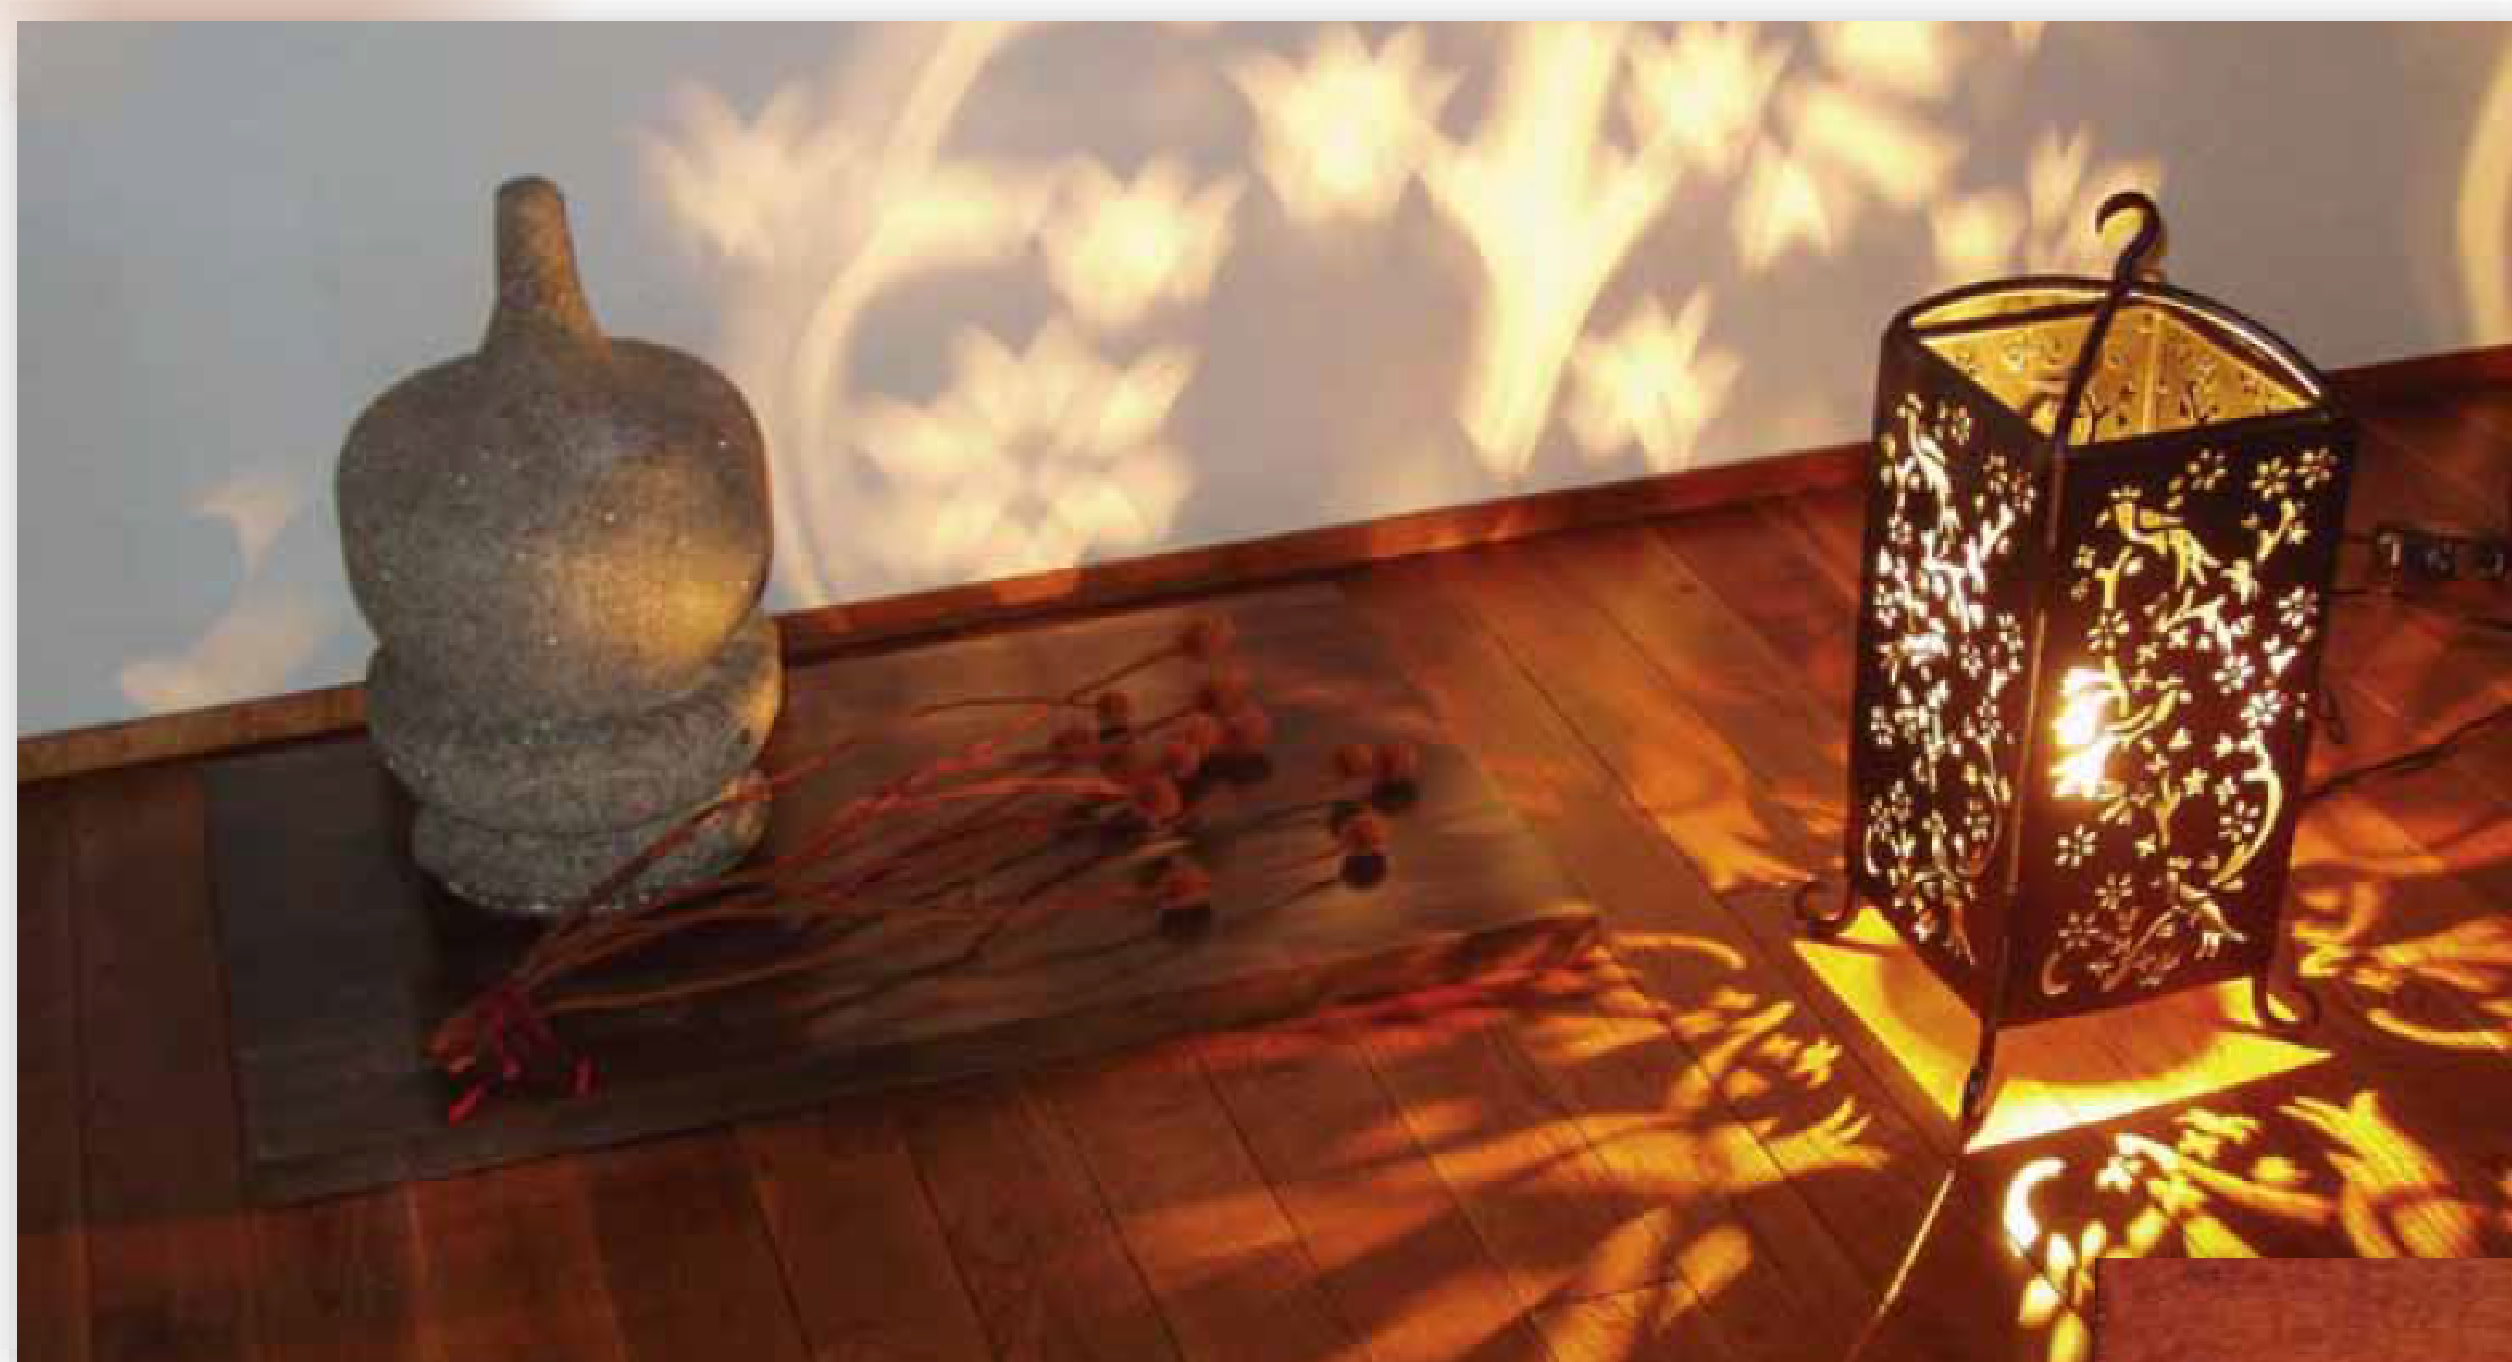

「日本の伝統を日常へ」^{くらし}を合言葉に YamakaDraw^{from Japan}® を造りました!

We created YamakaDraw with our motto "Deliver Japanese handcrafts to daily life" in mind.

Natural materials; Friendly to man and environment.
Waterproof and scratch resistant. As time goes by,
you will be able to appreciate its natural aging effects and
create western atmosphere while enjoying Japanese-style.